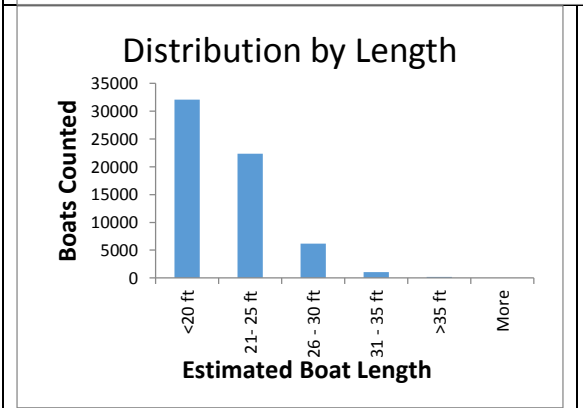

# Loxahatchee River Railroad Bridge Boat Count Data

Total Boats Counted to date: 61,882			Daylight Hours Only -- January 15, 2014 to October 31, 2014		
Month	Days	Total Boats Counted	Average Boats per Day	Total Vessels Counted per Month	
Jan-14	18	1,964	109.1	[Bar chart showing Jan total]	
Feb-14	28	6,073	216.9	[Bar chart showing Feb total]	
Mar-14	31	7,220	232.9	[Bar chart showing Mar total]	
Apr-14	30	7,980	266.0	[Bar chart showing Apr total]	
May-14	25	7,792	311.6	[Bar chart showing May total]	
Jun-14	30	8,318	277.3	[Bar chart showing Jun total]	
Jul-14	31	8,782	283.3	[Bar chart showing Jul total]	
Aug-14	12	3,462	288.5	[Bar chart showing Aug total]	
Sep-14	28	4,457	159.2	[Bar chart showing Sep total]	
Oct-14	31	5,833	188.2	[Bar chart showing Oct total]	