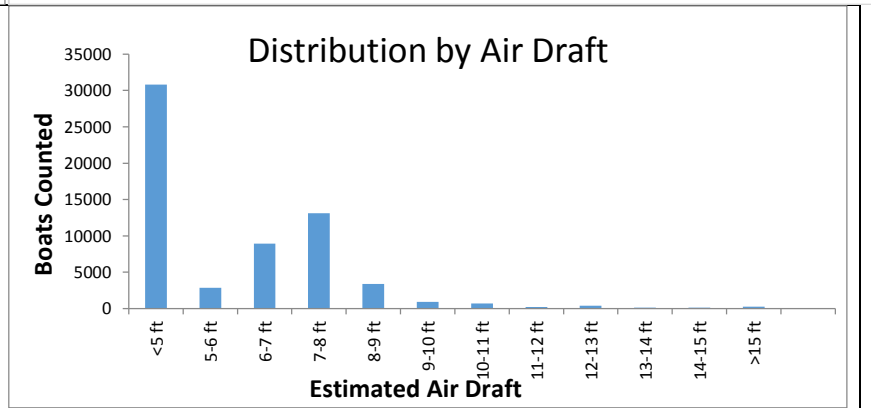

# Loxahatchee River Railroad Bridge Boat Count Data

Total Boats Counted to date: 61,882			Daylight Hours Only -- January 15, 2014 to October 31, 2014		
Month	Days	Total Boats Counted	Average Boats per Day	Total Vessels Counted per Month	
Jan-14	18	1,964	109.1	[Bar chart showing Jan total]	
Feb-14	28	6,073	216.9	[Bar chart showing Feb total]	
Mar-14	31	7,220	232.9	[Bar chart showing Mar total]	
Apr-14	30	7,980	266.0	[Bar chart showing Apr total]	
May-14	25	7,792	311.6	[Bar chart showing May total]	
Jun-14	30	8,318	277.3	[Bar chart showing Jun total]	
Jul-14	31	8,782	283.3	[Bar chart showing Jul total]	
Aug-14	12	3,462	288.5	[Bar chart showing Aug total]	
Sep-14	28	4,457	159.2	[Bar chart showing Sep total]	
Oct-14	31	5,833	188.2	[Bar chart showing Oct total]	