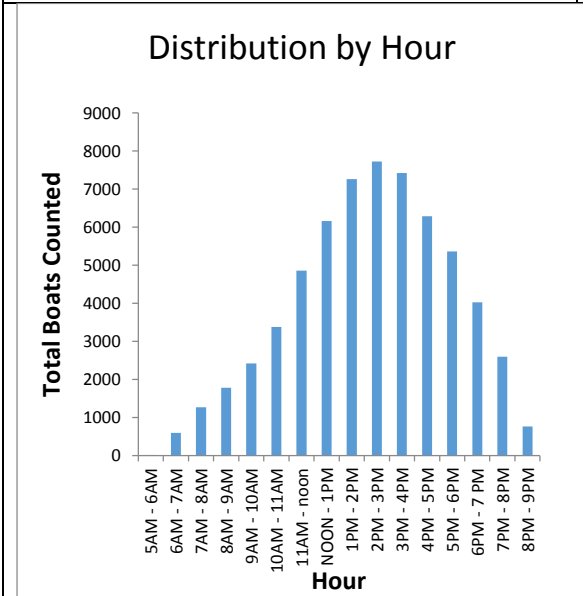

# Loxahatchee River Railroad Bridge Boat Count Data

Total Boats Counted to date: 61,882			Daylight Hours Only -- January 15, 2014 to October 31, 2014		
Month	Days	Total Boats Counted	Average Boats per Day	Total Vessels Counted per Month	
Jan-14	18	1,964	109.1	[Bar chart showing Jan total]	
Feb-14	28	6,073	216.9	[Bar chart showing Feb total]	
Mar-14	31	7,220	232.9	[Bar chart showing Mar total]	
Apr-14	30	7,980	266.0	[Bar chart showing Apr total]	
May-14	25	7,792	311.6	[Bar chart showing May total]	
Jun-14	30	8,318	277.3	[Bar chart showing Jun total]	
Jul-14	31	8,782	283.3	[Bar chart showing Jul total]	
Aug-14	12	3,462	288.5	[Bar chart showing Aug total]	
Sep-14	28	4,457	159.2	[Bar chart showing Sep total]	
Oct-14	31	5,833	188.2	[Bar chart showing Oct total]	