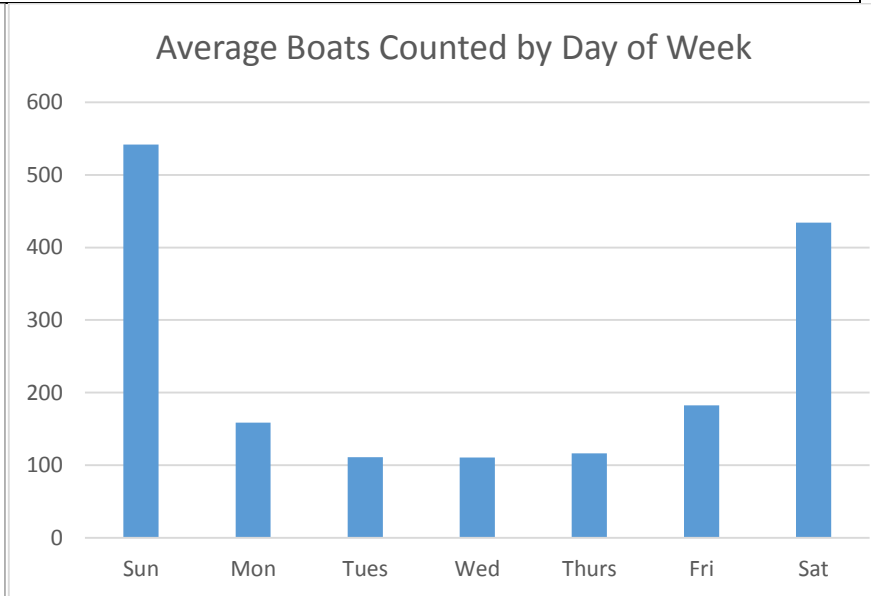

# Loxahatchee River Railroad Bridge Boat Count Data

Total Boats Counted to date: 61,882			Daylight Hours Only -- January 15, 2014 to October 31, 2014		
Month	Days	Total Boats Counted	Average Boats per Day	Total Vessels Counted per Month	
Jan-14	18	1,964	109.1	[Bar chart showing Jan total]	
Feb-14	28	6,073	216.9	[Bar chart showing Feb total]	
Mar-14	31	7,220	232.9	[Bar chart showing Mar total]	
Apr-14	30	7,980	266.0	[Bar chart showing Apr total]	
May-14	25	7,792	311.6	[Bar chart showing May total]	
Jun-14	30	8,318	277.3	[Bar chart showing Jun total]	
Jul-14	31	8,782	283.3	[Bar chart showing Jul total]	
Aug-14	12	3,462	288.5	[Bar chart showing Aug total]	
Sep-14	28	4,457	159.2	[Bar chart showing Sep total]	
Oct-14	31	5,833	188.2	[Bar chart showing Oct total]	