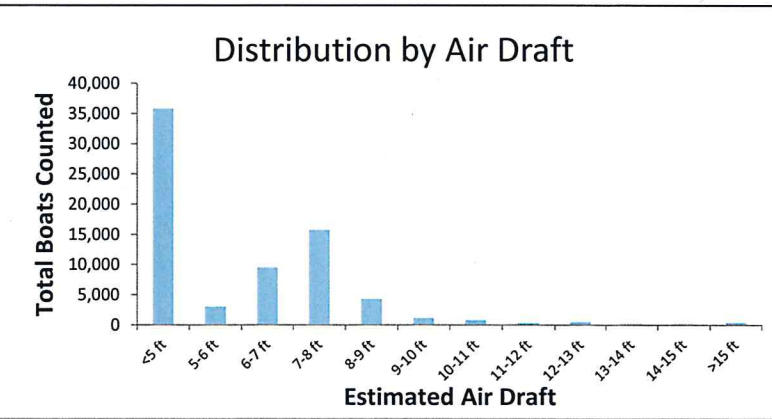

Loxahatchee River Railroad Bridge Boat Count Data

Total Boats Counted to date: 71,446

Daylight Hours Only -- January 15, 2014 to December 31, 2014

Month	Days	Total Boats Counted	Average Boats per Day
Jan-14	18	1,964	109.1
Feb-14	28	6,073	216.9
Mar-14	31	7,220	232.9
Apr-14	30	7,980	266.0
May-14	25	7,792	311.6
Jun-14	30	8,318	277.3
Jul-14	31	8,782	283.3
Aug-14	12	3,462	288.5
Sep-14	28	4,457	159.2
Oct-14	31	5,833	188.2
Nov-14	30	3,896	129.9
Dec-14	31	5,668	182.8