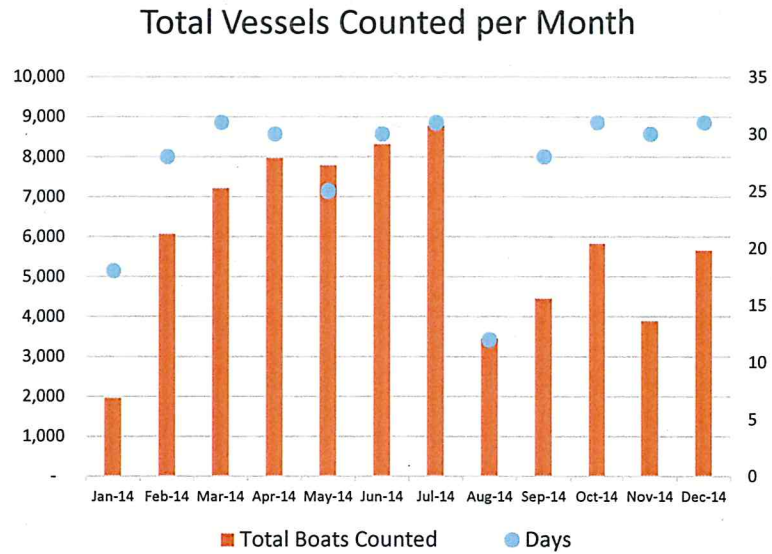

Loxahatchee River Railroad Bridge Boat Count Data

Total Boats Counted to date: 71,446

Daylight Hours Only -- January 15, 2014 to December 31, 2014

Month	Days	Total Boats Counted	Average Boats per Day
Jan-14	18	1,964	109.1
Feb-14	28	6,073	216.9
Mar-14	31	7,220	232.9
Apr-14	30	7,980	266.0
May-14	25	7,792	311.6
Jun-14	30	8,318	277.3
Jul-14	31	8,782	283.3
Aug-14	12	3,462	288.5
Sep-14	28	4,457	159.2
Oct-14	31	5,833	188.2
Nov-14	30	3,896	129.9
Dec-14	31	5,668	182.8