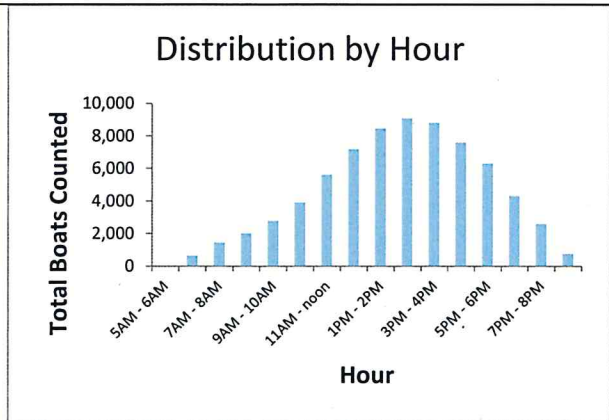

Loxahatchee River Railroad Bridge Boat Count Data

Total Boats Counted to date: 71,446

Daylight Hours Only -- January 15, 2014 to December 31, 2014

Month	Days	Total Boats Counted	Average Boats per Day
Jan-14	18	1,964	109.1
Feb-14	28	6,073	216.9
Mar-14	31	7,220	232.9
Apr-14	30	7,980	266.0
May-14	25	7,792	311.6
Jun-14	30	8,318	277.3
Jul-14	31	8,782	283.3
Aug-14	12	3,462	288.5
Sep-14	28	4,457	159.2
Oct-14	31	5,833	188.2
Nov-14	30	3,896	129.9
Dec-14	31	5,668	182.8