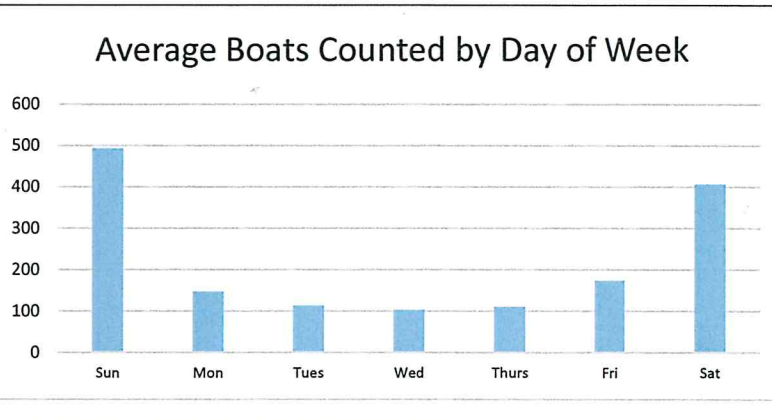

Loxahatchee River Railroad Bridge Boat Count Data

Total Boats Counted to date: 71,446

Daylight Hours Only -- January 15, 2014 to December 31, 2014

Month	Days	Total Boats Counted	Average Boats per Day
Jan-14	18	1,964	109.1
Feb-14	28	6,073	216.9
Mar-14	31	7,220	232.9
Apr-14	30	7,980	266.0
May-14	25	7,792	311.6
Jun-14	30	8,318	277.3
Jul-14	31	8,782	283.3
Aug-14	12	3,462	288.5
Sep-14	28	4,457	159.2
Oct-14	31	5,833	188.2
Nov-14	30	3,896	129.9
Dec-14	31	5,668	182.8