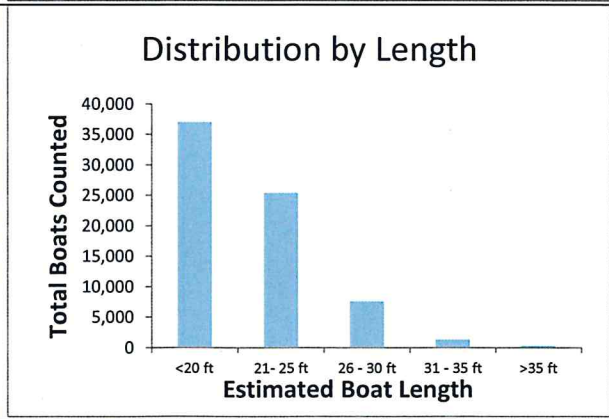

Loxahatchee River Railroad Bridge Boat Count Data

Total Boats Counted to date: 71,446

Daylight Hours Only -- January 15, 2014 to December 31, 2014

Month	Days	Total Boats Counted	Average Boats per Day
Jan-14	18	1,964	109.1
Feb-14	28	6,073	216.9
Mar-14	31	7,220	232.9
Apr-14	30	7,980	266.0
May-14	25	7,792	311.6
Jun-14	30	8,318	277.3
Jul-14	31	8,782	283.3
Aug-14	12	3,462	288.5
Sep-14	28	4,457	159.2
Oct-14	31	5,833	188.2
Nov-14	30	3,896	129.9
Dec-14	31	5,668	182.8