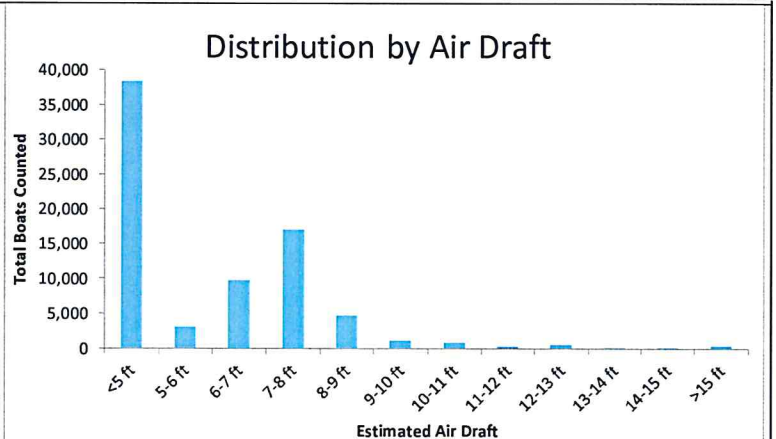

Loxahatchee River Railroad Bridge Boat Count Data

Total Boats Counted to date: 76,465				Daylight Hours Only -- January 15, 2014 to January 31, 2015	
Month	Days	Total Boats Counted	Average Boats per Day		
Jan-14	18	1,964	109.1		
Feb-14	28	6,073	216.9		
Mar-14	31	7,220	232.9		
Apr-14	30	7,980	266.0		
May-14	25	7,792	311.6		
Jun-14	30	8,318	277.3		
Jul-14	31	8,782	283.3		
Aug-14	12	3,462	288.5		
Sep-14	28	4,457	159.2		
Oct-14	31	5,833	188.2		
Nov-14	30	3,896	129.9		
Dec-14	31	5,668	182.8		
Jan-15	31	5,019	161.9		