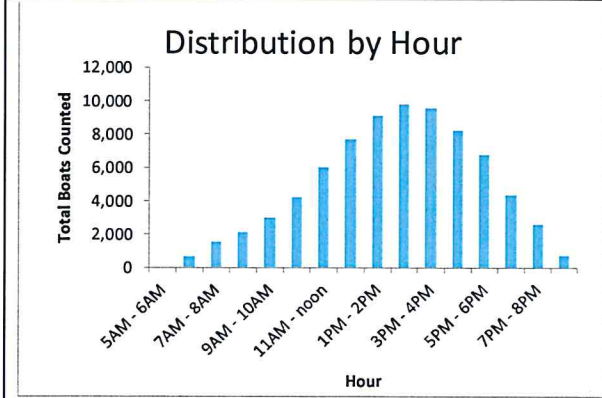

Loxahatchee River Railroad Bridge Boat Count Data

Total Boats Counted to date: 76,465				Daylight Hours Only -- January 15, 2014 to January 31, 2015	
Month	Days	Total Boats Counted	Average Boats per Day		
Jan-14	18	1,964	109.1		
Feb-14	28	6,073	216.9		
Mar-14	31	7,220	232.9		
Apr-14	30	7,980	266.0		
May-14	25	7,792	311.6		
Jun-14	30	8,318	277.3		
Jul-14	31	8,782	283.3		
Aug-14	12	3,462	288.5		
Sep-14	28	4,457	159.2		
Oct-14	31	5,833	188.2		
Nov-14	30	3,896	129.9		
Dec-14	31	5,668	182.8		
Jan-15	31	5,019	161.9		