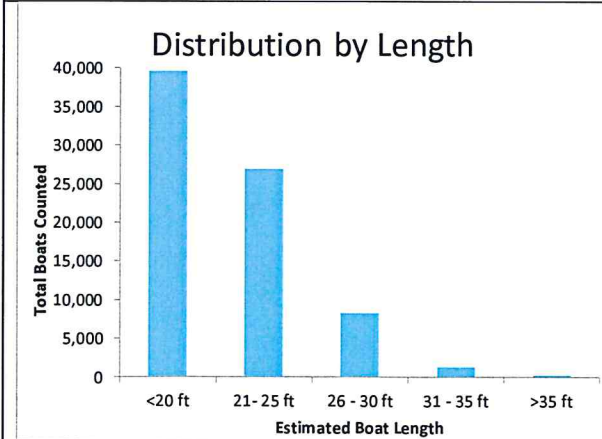

Loxahatchee River Railroad Bridge Boat Count Data

Total Boats Counted to date: 76,465				Daylight Hours Only -- January 15, 2014 to January 31, 2015	
Month	Days	Total Boats Counted	Average Boats per Day		
Jan-14	18	1,964	109.1		
Feb-14	28	6,073	216.9		
Mar-14	31	7,220	232.9		
Apr-14	30	7,980	266.0		
May-14	25	7,792	311.6		
Jun-14	30	8,318	277.3		
Jul-14	31	8,782	283.3		
Aug-14	12	3,462	288.5		
Sep-14	28	4,457	159.2		
Oct-14	31	5,833	188.2		
Nov-14	30	3,896	129.9		
Dec-14	31	5,668	182.8		
Jan-15	31	5,019	161.9		