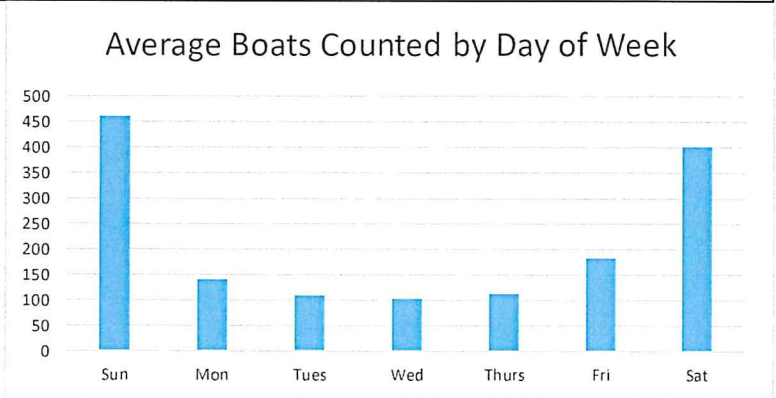

Loxahatchee River Railroad Bridge Boat Count Data

Total Boats Counted to date: 76,465				Daylight Hours Only -- January 15, 2014 to January 31, 2015	
Month	Days	Total Boats Counted	Average Boats per Day		
Jan-14	18	1,964	109.1		
Feb-14	28	6,073	216.9		
Mar-14	31	7,220	232.9		
Apr-14	30	7,980	266.0		
May-14	25	7,792	311.6		
Jun-14	30	8,318	277.3		
Jul-14	31	8,782	283.3		
Aug-14	12	3,462	288.5		
Sep-14	28	4,457	159.2		
Oct-14	31	5,833	188.2		
Nov-14	30	3,896	129.9		
Dec-14	31	5,668	182.8		
Jan-15	31	5,019	161.9		