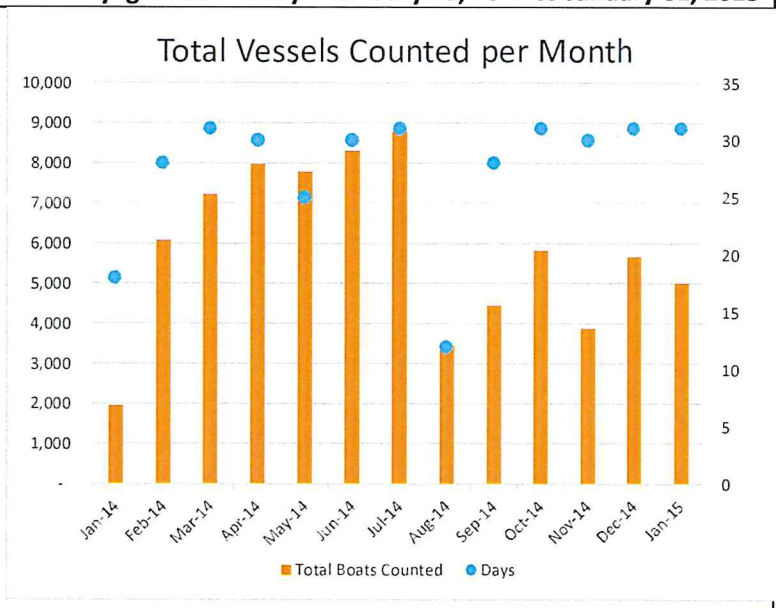

Loxahatchee River Railroad Bridge Boat Count Data

Total Boats Counted to date: 76,465				Daylight Hours Only -- January 15, 2014 to January 31, 2015	
Month	Days	Total Boats Counted	Average Boats per Day		
Jan-14	18	1,964	109.1		
Feb-14	28	6,073	216.9		
Mar-14	31	7,220	232.9		
Apr-14	30	7,980	266.0		
May-14	25	7,792	311.6		
Jun-14	30	8,318	277.3		
Jul-14	31	8,782	283.3		
Aug-14	12	3,462	288.5		
Sep-14	28	4,457	159.2		
Oct-14	31	5,833	188.2		
Nov-14	30	3,896	129.9		
Dec-14	31	5,668	182.8		
Jan-15	31	5,019	161.9		