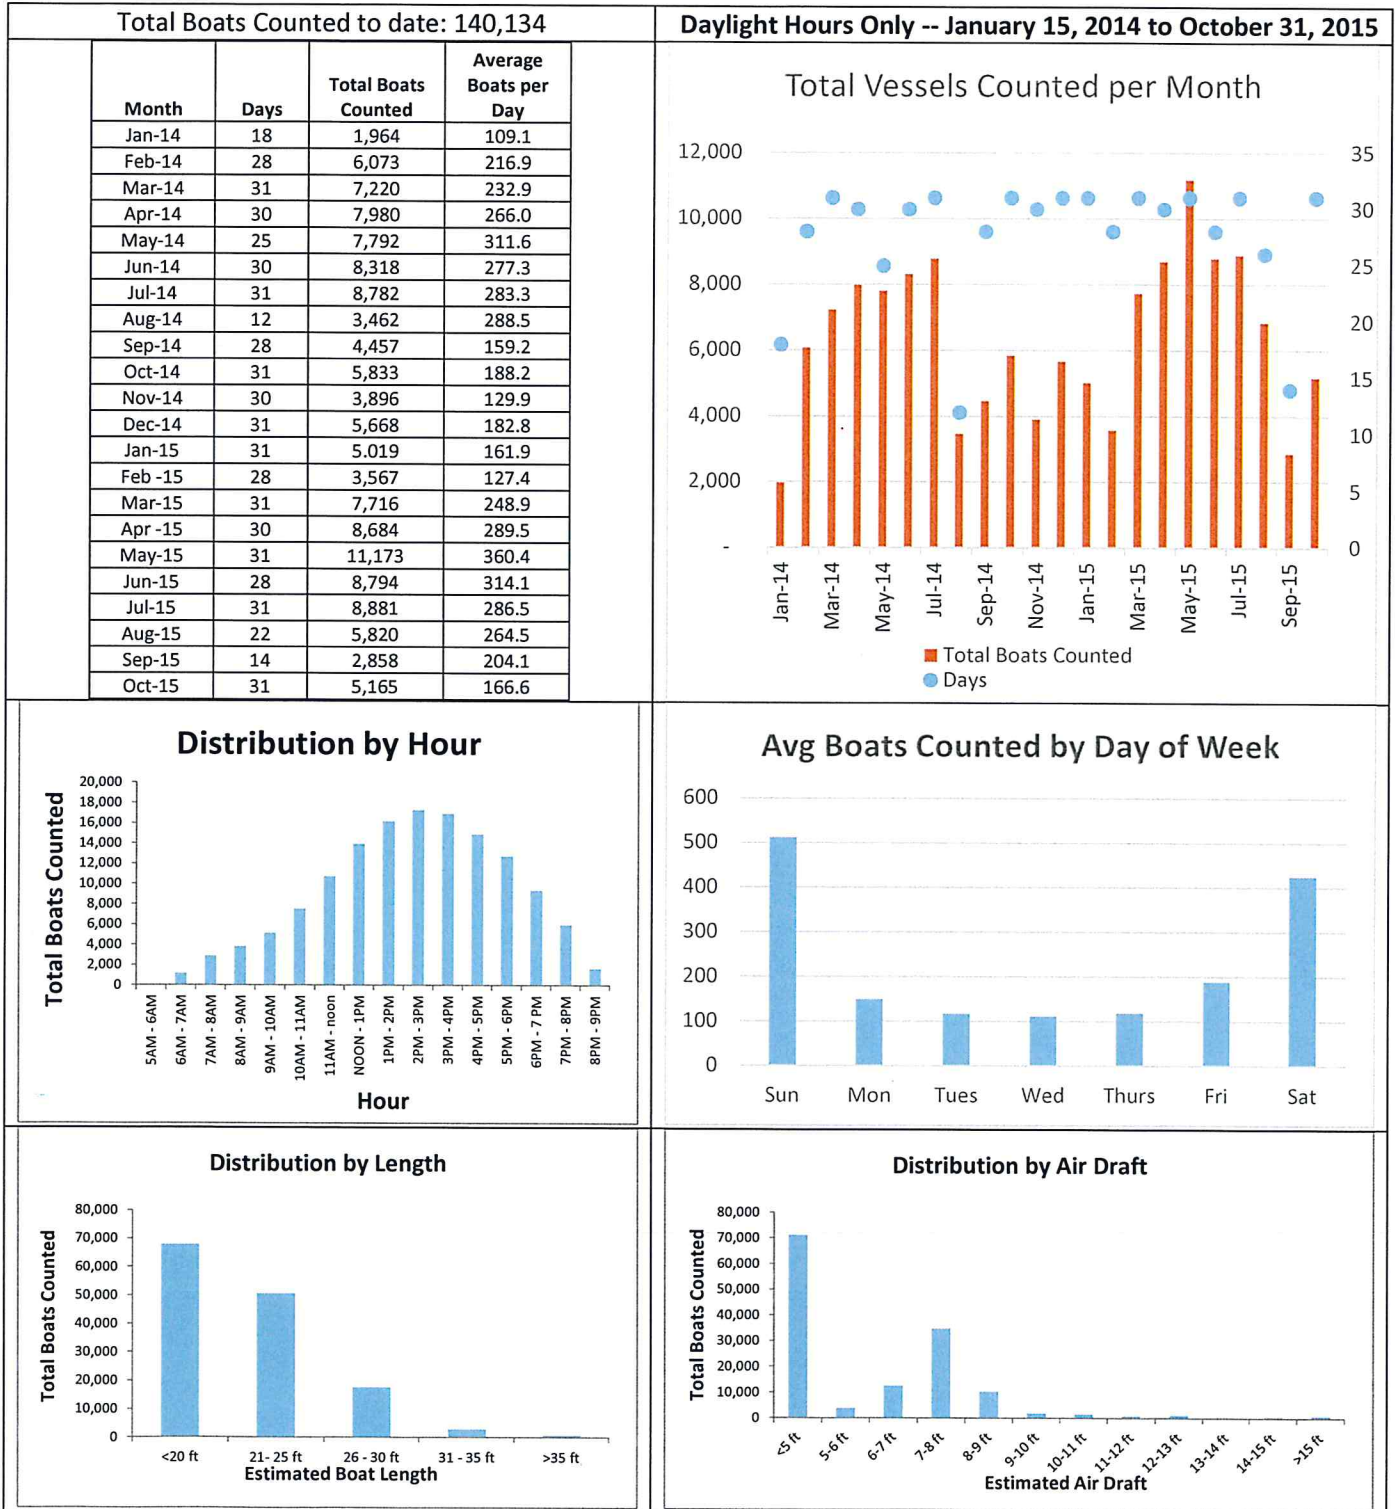

Loxahatchee River Railroad Bridge Boat Count Data

All data are draft and subject to revision until JID issues final report.
 Summary report available online at [JID's website http://jupiterinletdistrict.org](http://jupiterinletdistrict.org)